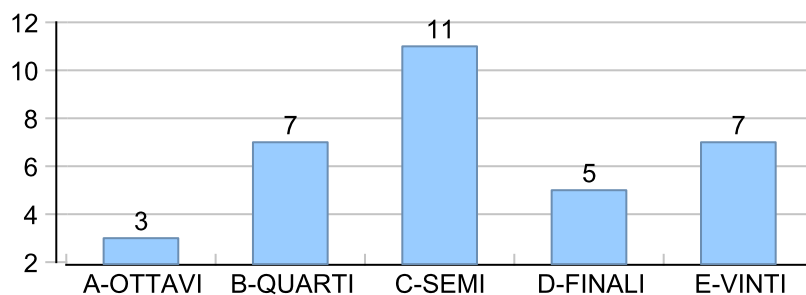

Risultati Tornei

Data	Giocatore	Avversario	Risultato	Esito	Tipo Partita	Tipo Torneo	Turno	Anno
11/ott/2020	FRIDGE	BIONDO	51/53	FRIDGE	ED	QDC_CAMP	FINALE	2020
16/ott/2020	FRIDGE	MAX	5/2 3/5 5/2	FRIDGE	SFI	QDC_CAMP		2020
19/ott/2020	FRIDGE	DEKY	3/5 5/4 5/3	FRIDGE	SFI	QDC_CAMP		2020
22/ott/2020	FRIDGE	GUARO	5/0 5/1	FRIDGE	SFI	QDC_CAMP		2020
24/ott/2020	FRIDGE	MATS	5/1 3/5 5/4	FRIDGE	SFI	QDC_CAMP		2020
27/ott/2020	FRIDGE	CAP	3/5 5/4 5/1	FRIDGE	SFI	QDC_CAMP		2020
28/ott/2020	FRIDGE	HORUS	5/2 5/0	FRIDGE	SFI	QDC_CAMP		2020
31/ott/2020	FRIDGE	CORAL_BAY	5/0 5/0	FRIDGE	SFI	QDC_CAMP		2020
03/nov/2020	FRIDGE	VALE	5/2 5/1	FRIDGE	SFI	QDC_CAMP		2020
07/nov/2020	FRIDGE	NONNO	5/3 5/0	FRIDGE	SFI	QDC_CAMP		2020
12/nov/2020	FRIDGE	TUONO	5/1 5/0	FRIDGE	SFI	QDC_CAMP		2020
13/nov/2020	FRIDGE	COBRA	5/2 3/5 5/3	FRIDGE	SFI	QDC_CAMP		2020
14/nov/2020	FRIDGE	AMICO_MIO	5/0 5/0	FRIDGE	SFI	QDC_CAMP		2020
18/nov/2020	FRIDGE	SPEEDY	5/0 5/3	FRIDGE	SFI	QDC_CAMP		2020
23/nov/2020	FRIDGE	MICIONE	4/5 4/5	MICIONE	SFI	QDC_CAMP		2020
27/nov/2020	FRIDGE	AL	5/1 5/0	FRIDGE	SFI	QDC_CAMP		2020
28/nov/2020	FRIDGE	MASSA	4/5 2/5	MASSA	SFI	QDC_CAMP		2020
01/dic/2020	FRIDGE	SHARK	5/1 5/0	FRIDGE	SFI	QDC_CAMP		2020
12/dic/2020	FRIDGE	SPIRO	5/0 5/0	FRIDGE	SFI	QDC_CAMP		2020
15/dic/2020	FRIDGE	BIONDO	4/5 5/2 0/5	BIONDO	SFI	QDC_CAMP		2020
29/dic/2020	BIONDO	FRIDGE	35/51/53	BIONDO	ED	QF	QUARTI	2020
30/gen/2021	FRIDGE	TORE	3/5 5/4 2/5	TORE	SFI	QDC_CAMP		2021
06/feb/2021	FRIDGE	CORAL_BAY	5/3 5/1	FRIDGE	ED	WINTER	OTTAVI	2021
09/feb/2021	FRIDGE	ROBB	5/1 5/3	FRIDGE	SFI	QDC_CAMP		2021
17/feb/2021	FRIDGE	BIONDO	4/5 5/4 5/2	FRIDGE	ED	WINTER	QUARTI	2021
24/feb/2021	MASSA	FRIDGE	5/2 5/2	MASSA	ED	WINTER	SEMI	2021
01/mar/2021	FRIDGE	TIGRE	5/2 5/0	FRIDGE	SFI	QDC_CAMP		2021
22/giu/2021	FRIDGE	LUPIN	3/5 5/4 5/0	FRIDGE	ED	QDC_CAMP	QUARTI	2021
14/lug/2021	FRIDGE	CAP	4/5 5/4 5/4	FRIDGE	ED	QDC_CAMP	SEMI	2021
22/lug/2021	FRIDGE	MATS	5/3 5/3	FRIDGE	ED	QDC_CAMP	FINALE	2021