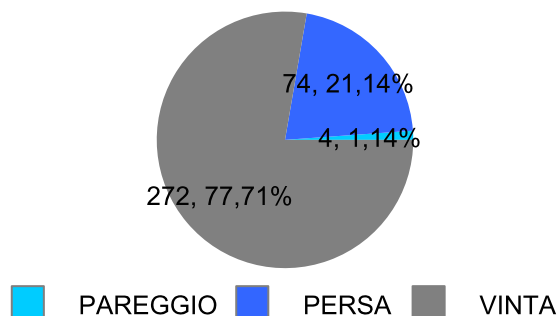

Giocatore

FRIDGE

Vinte/Perse