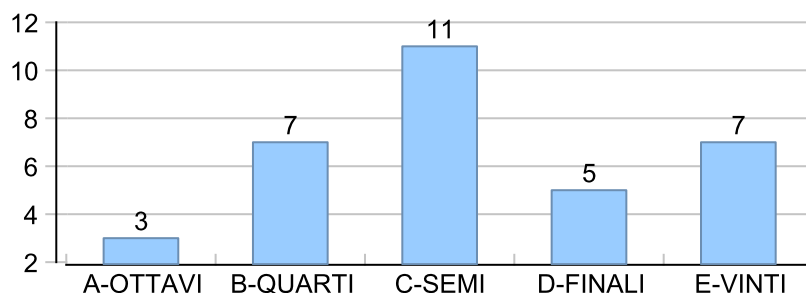

Risultati Tornei

Data	Giocatore	Avversario	Risultato	Esito	Tipo Partita	Tipo Torneo	Turno	Anno
08/set/2021	FRIDGE	COLIBRY	5/1 5/1	FRIDGE	SFI	QDC_CAMP		2021
13/set/2021	FRIDGE	CICCIO	5/4 1/5 5/2	FRIDGE	SFI	QDC_CAMP		2021
21/set/2021	FRIDGE	MASSA	4/5 1/5	MASSA	SFI	QDC_CAMP		2021
01/ott/2021	FRIDGE	LANCE	5/3 5/0	FRIDGE	SFI	QDC_CAMP		2021
08/ott/2021	FRIDGE	CRAZY_HORSE	5/3 5/2	FRIDGE	SFI	QDC_CAMP		2021
18/ott/2021	FRIDGE	COX	5/3 5/1	FRIDGE	SFI	QDC_CAMP		2021
06/nov/2021	FRIDGE	COBRA	5/4 3/5 5/1	FRIDGE	SFI	QDC_CAMP		2021
10/nov/2021	FRIDGE	BIONDO	5/2 5/4	FRIDGE	SFI	QDC_CAMP		2021
13/nov/2021	FRIDGE	ROCCHESI	5/1 5/0	FRIDGE	SFI	QDC_CAMP		2021
06/dic/2021	FRIDGE	SARTO	5/2 5/1	FRIDGE	SFI	QDC_CAMP		2021
13/dic/2021	FRIDGE	AMICO_MIO	5/0 5/1	FRIDGE	SFI	QDC_CAMP		2021
16/dic/2021	DEKY	FRIDGE	5/0 0/5 5/2	DEKY	ED	QF	QUARTI	2021
19/dic/2021	FRIDGE	TUONO	5/4 5/4	FRIDGE	SFI	QDC_CAMP		2021
08/gen/2022	CORAL_BAY	FRIDGE	P.R.	CORAL_BAY	SFI	QDC_CAMP		2022
14/gen/2022	FRIDGE	VINZ	5/2 5/1	FRIDGE	SFI	QDC_CAMP		2022
16/gen/2022	FRIDGE	CAP	5/3 2/5 4/5	CAP	SFI	QDC_CAMP		2022
05/feb/2022	FRIDGE	AL	5/2 5/4	FRIDGE	SFI	QDC_CAMP		2022
07/feb/2022	MICIONE	FRIDGE	5/1 5/4	MICIONE	ED	WINTER	OTTAVI	2021
10/feb/2022	FRIDGE	MEC	5/0 5/1	FRIDGE	SFI	QDC_CAMP		2022
01/mar/2022	FRIDGE	LEOPARDO	5/1 5/0	FRIDGE	SFI	QDC_CAMP		2022
02/mar/2022	FRIDGE	HORUS	5/1 5/0	FRIDGE	SFI	QDC_CAMP		2022
09/mar/2022	FRIDGE	MAX	5/3 1/5 5/4	FRIDGE	SFI	QDC_CAMP		2022
22/mar/2022	FRIDGE	SHARK	5/0 5/1	FRIDGE	SFI	QDC_CAMP		2022
29/mar/2022	FRIDGE	NONNO	5/0 5/1	FRIDGE	SFI	QDC_CAMP		2022
15/apr/2022	FRIDGE	MICIONE	5/3 2/5 4/5	MICIONE	SFI	QDC_CAMP		2022
16/apr/2022	FRIDGE	GUARO	5/0 5/0	FRIDGE	SFI	QDC_CAMP		2022
06/mag/2022	FRIDGE	LEONE	P.R.	FRIDGE	SFI	QDC_CAMP		2022
12/mag/2022	FRIDGE	SPEEDY	5/3 5/2	FRIDGE	SFI	QDC_CAMP		2022
29/giu/2022	MASSA	FRIDGE	5/4 5/4	MASSA	ED	QDC_CAMP	SEMI	2022
02/lug/2022	FRIDGE	COBRA	3/5 5/0 5/0	FRIDGE	ED	QDC_CAMP	QUARTI	2022