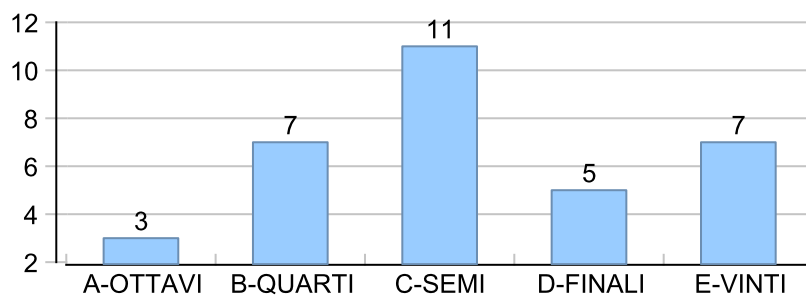

Risultati Tornei

Data	Giocatore	Avversario	Risultato	Esito	Tipo Partita	Tipo Torneo	Turno	Anno
30/ott/2019	FRIDGE	MASSA	4/5 2/5	MASSA	SFI	QDC_CAMP		2019
01/nov/2019	FRIDGE	TIGRE	2/5 5/4 2/5	TIGRE	SFI	QDC_CAMP		2019
03/nov/2019	FRIDGE	TUONO	5/0 5/2	FRIDGE	SFI	QDC_CAMP		2019
08/nov/2019	FRIDGE	LANCE	5/1 5/4	FRIDGE	SFI	QDC_CAMP		2019
08/nov/2019	FRIDGE	LANCE	51/54	FRIDGE	ED	QF	ROUND_ROBIN	2019
09/nov/2019	FRIDGE	FRASILE	5/1 5/0	FRIDGE	SFI	QDC_CAMP		2019
10/nov/2019	FRIDGE	TORE	53/53	FRIDGE	ED	QF	ROUND_ROBIN	2019
10/nov/2019	FRIDGE	TORE	5/3 5/3	FRIDGE	SFI	QDC_CAMP		2019
21/nov/2019	FRIDGE	CORAL_BAY	5/2 1/5 5/2	FRIDGE	SFI	QDC_CAMP		2019
30/nov/2019	FRIDGE	SANTO	3/5 3/5	SANTO	SFI	QDC_CAMP		2019
03/dic/2019	FRIDGE	CAP	4/5 5/2 4/5	CAP	SFI	QDC_CAMP		2019
05/dic/2019	FRIDGE	MAX	1/5 5/3 2/5	MAX	SFI	QDC_CAMP		2019
07/dic/2019	FRIDGE	TUONO	52/53	FRIDGE	ED	QF	QUARTI	2019
13/dic/2019	BOSS	FRIDGE	5/1 3/5 5/2	BOSS	SFI	QDC_CAMP		2019
22/dic/2019	SANTO	FRIDGE	15/52/54	SANTO	ED	QF	SEMI	2019
13/gen/2020	FRIDGE	BIONDO	54/51	FRIDGE	ED	WINTER	OTTAVI	2020
14/gen/2020	FRIDGE	VALE	5/4 4/5 5/3	FRIDGE	SFI	QDC_CAMP		2020
27/gen/2020	FRIDGE	CRAZY_HORSE	53/52	FRIDGE	ED	WINTER	QUARTI	2020
08/feb/2020	SANTO	FRIDGE	25/51/54	SANTO	ED	WINTER	SEMI	2020
13/lug/2020	FRIDGE	ROBB	51/52	FRIDGE	ED	QDC_CAMP	OTTAVI	2020
08/ago/2020	FRIDGE	ROSS	5/0 5/0	FRIDGE	SFI	QDC_CAMP		2020
10/ago/2020	FRIDGE	CRAZY_HORSE	5/3 5/3	FRIDGE	SFI	QDC_CAMP		2020
17/ago/2020	FRIDGE	COLIBRY	5/1 5/2	FRIDGE	SFI	QDC_CAMP		2020
20/ago/2020	FRIDGE	CICCIO	3/5 1/5	CICCIO	SFI	QDC_CAMP		2020
31/ago/2020	FRIDGE	MEC	5/0 5/1	FRIDGE	SFI	QDC_CAMP		2020
03/set/2020	FRIDGE	CAP	51/54	FRIDGE	ED	QDC_CAMP	QUARTI	2020
21/set/2020	FRIDGE	CICCIO	53/50	FRIDGE	ED	QDC_CAMP	SEMI	2020
28/set/2020	FRIDGE	ZENGH	5/4 5/4	FRIDGE	SFI	QDC_CAMP		2020
05/ott/2020	FRIDGE	LUPIN	5/1 2/5 5/4	FRIDGE	SFI	QDC_CAMP		2020
06/ott/2020	FRIDGE	LEONE	5/1 5/0	FRIDGE	SFI	QDC_CAMP		2020